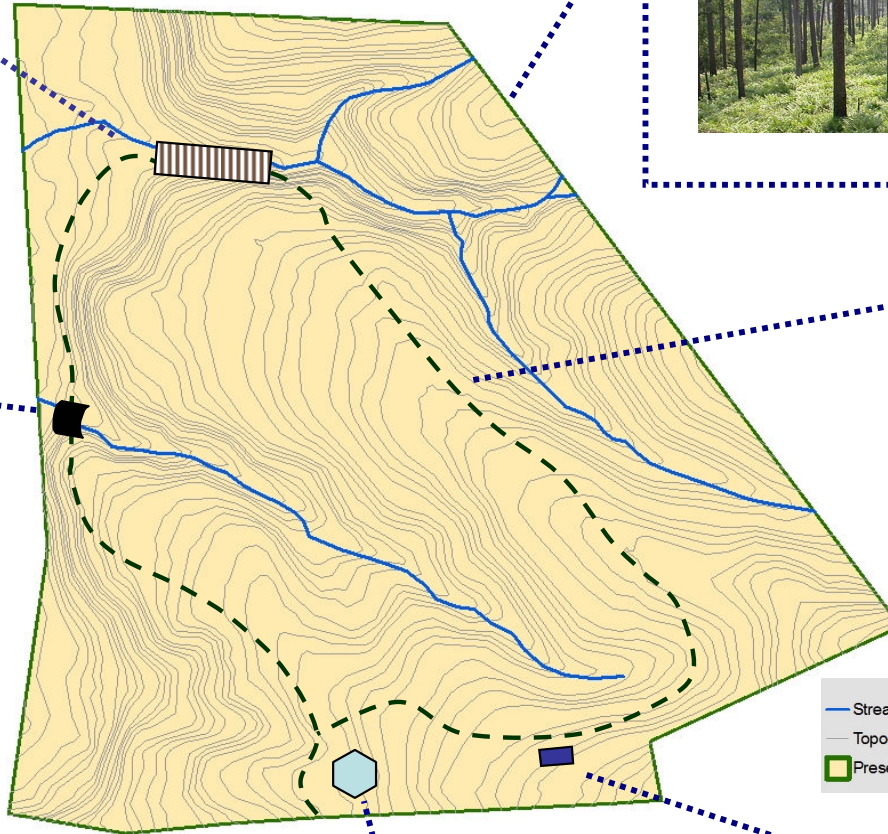

Naming Opportunities for Major Donors

Boardwalk

Footbridge

Nature Preserve

Trail

Info Kiosk

Bench

- Streams
- Topography
- Preserve Outline

0 155 310 620 Feet